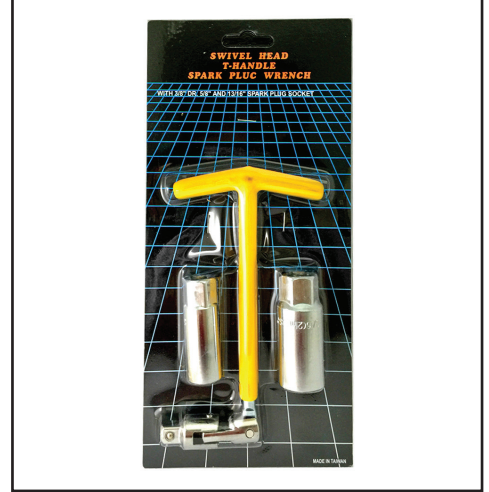

Size	Qty/Ctn	U Price
6.3 - 102MM	48PCS	

AUTOMOTIVE

BEARING PULLER AB-1

Size	Qty/Ctn	U Price
AB-1	50PCS	

BEARING PULLER AB-2

Size	Qty/Ctn	U Price
AB-2	30PCS	

T SPARK PLUG

Size	Qty/Ctn	U Price
3PCS SET	30SETS	

T-SPARK PLUG

Size	Qty/Ctn	U Price
5/8	70PCS	
13/16	60PCS	

DUAL CHUCK

Size	Qty/Ctn	U Price
8" B29	200PCS	
12" B22	100PCS	

THB TIRE PRESSURE GAUGE

Size	Qty/Ctn	U Price
B24A	12PCS	

AUTOMOTIVE

BOOSTER CABLE SET